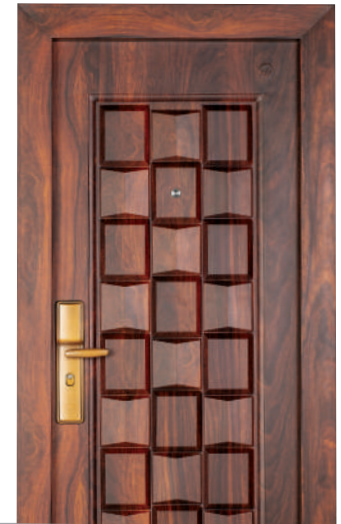

STRENGTH BEAUTY

MIDDLE OPEN Series Doors

Middle open doors come with embossed and plain wood finish. These can be used for both external and internal doors, living room and main entrance. These doors are made of Galvanized and Galvalume Sheet.

Standard Sizes (Height X Width in mm)
2050 1500 x 90mm 9",

Accessories : SS Lock Set (Multi point), SS Handles, Heavy Antique Handles, High Secured Cylinder with Elegant key, Zinc Alloy Viewer, Premium Quality Beading For Sound Proof, SS Tower Bolt, SS Hinges, Etc...

HD 001