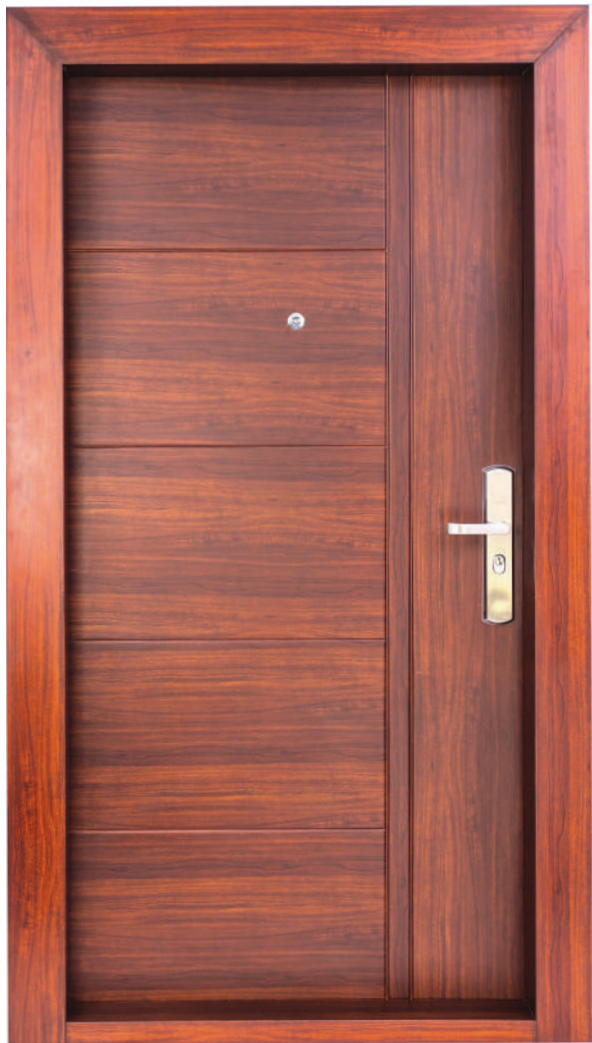

## MOTHER & SON Series Doors

INTRODUCING

Mother & child doors come with embossed and plain wooden finish. These can be used as both external and internal doors, living room and main entrance. These doors are made of Galvanized and Galvalume Sheet.

## MIDDLE OPEN Series Doors

Middle open doors come with embossed and plain wood finish. These can be used for both external and internal doors, living room and main entrance. These doors are made of Galvanized and Galvalume Sheet.

Standard Sizes (Height X Width in mm)  
2050 1500 x 90mm 9",

Accessories : SS Lock Set (Multi point), SS Handles, Heavy Antique Handles, High Secured Cylinder with Elegant key, Zinc Alloy Viewer, Premium Quality Beading For Sound Proof, SS Tower Bolt, SS Hinges, Etc...

HD 001

Standard Sizes (Height X Width in mm)  
2050 x 180 x 100mm 9", 2050 x 1200 x 100mm 9",

HD 20