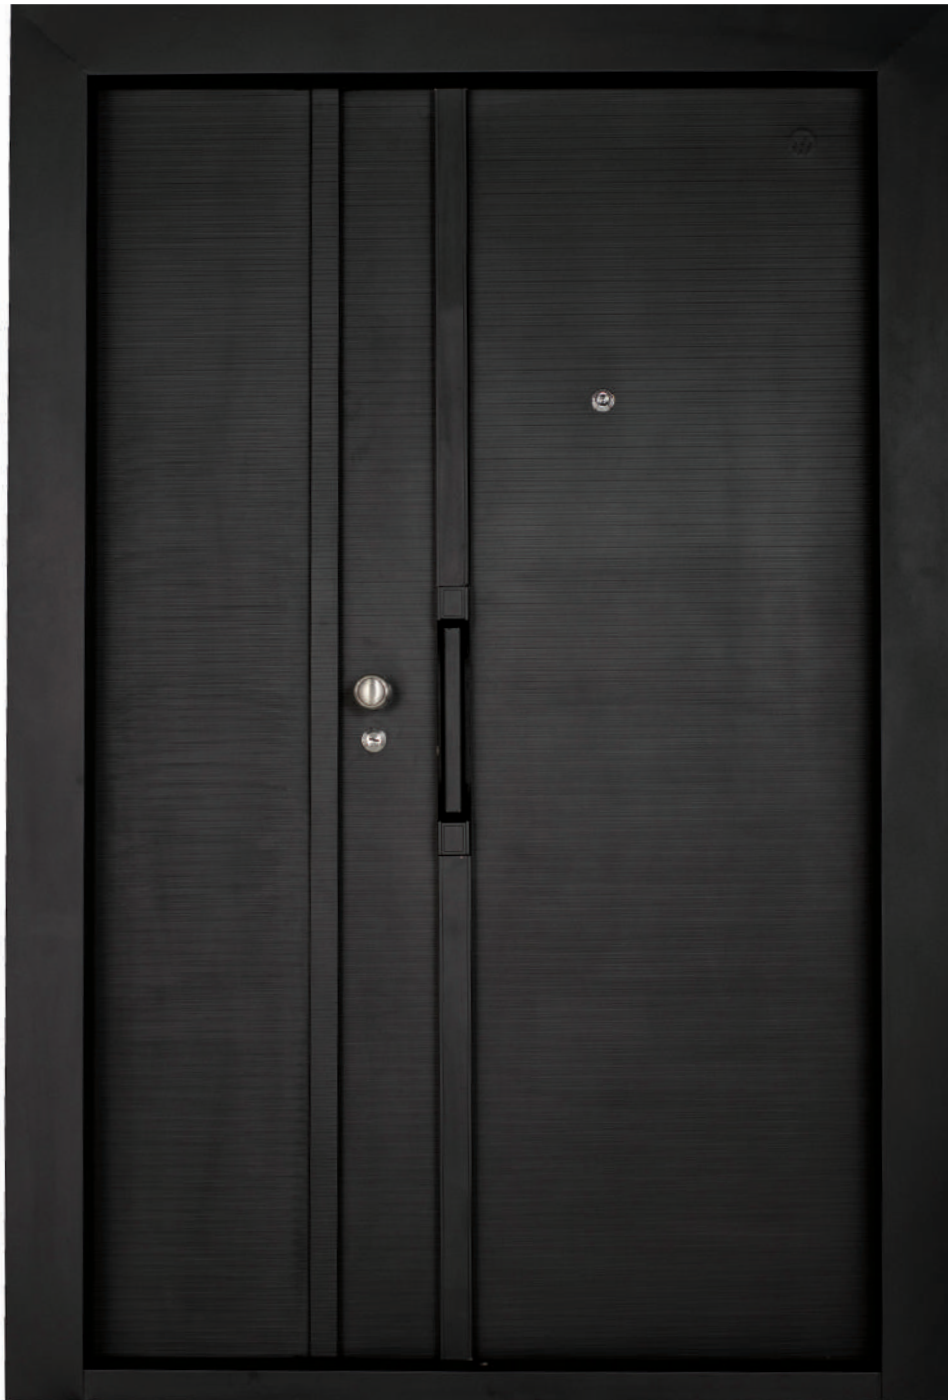

## MOTHER & SON Series Doors

INTRODUCING

Mother & child doors come with embossed and plain wooden finish. These can be used as both external and internal doors, living room and main entrance. These doors are made of Galvanized and Galvalume Sheet.