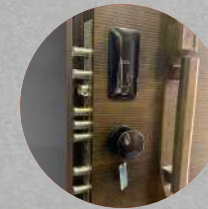

Digital Lock in-built