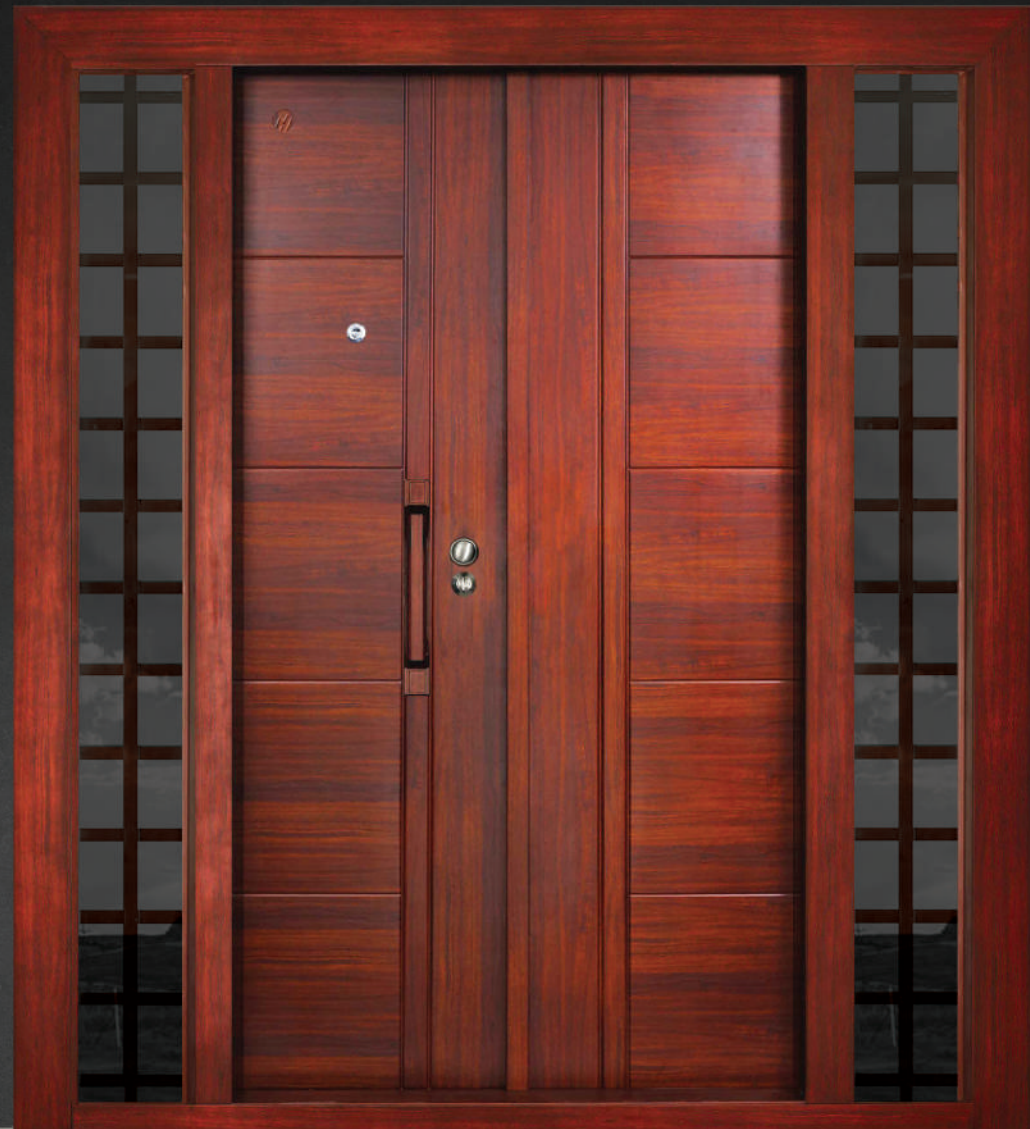

Different choices
for different tastes

SRK 500

AR TRADERS THRISSUR - PALAKKAD 9947318431 - 9961357711