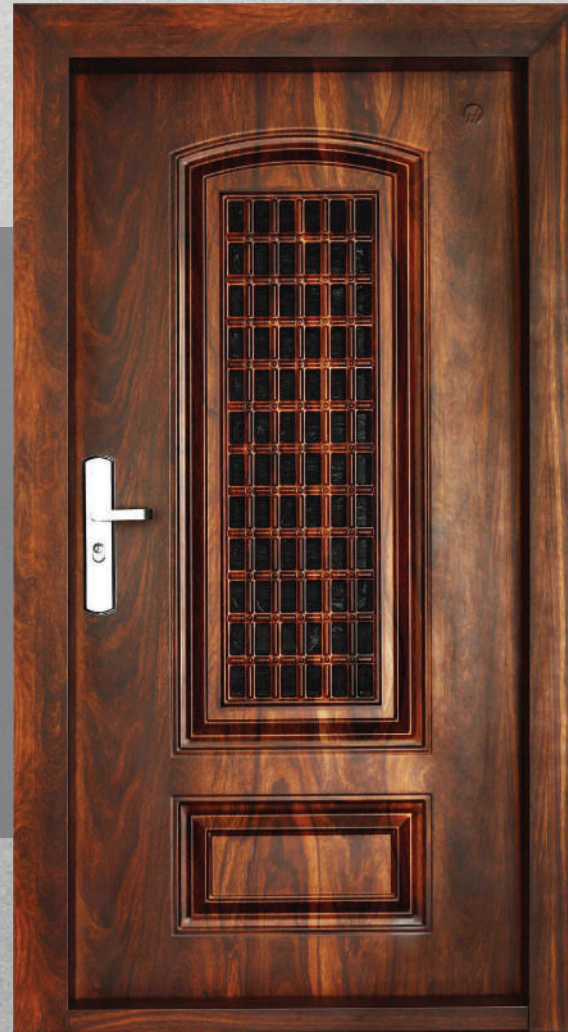

Accessories: SS lock set(multi point), SS handle , heavy antique handles, High secured cylinder with elegant key, zinc Alloy viewer, Premium quality beading for sound proof, ss hinges , Etc..

Standard sizes (height*width in mm)

2050/1950x 880

2050/1950x 980

2050/1950 x1080

Frame size 4" ,5" ,6" ,9"

Leaf thickness 50,70,90mm

SRK 100

SRK 102

SRK 21

SRK 101

SINGLE LEAF DOOR

SRK 97

SRK 20

SRK 200

SRK 25

SINGLE LEAF DOOR

SRK 50