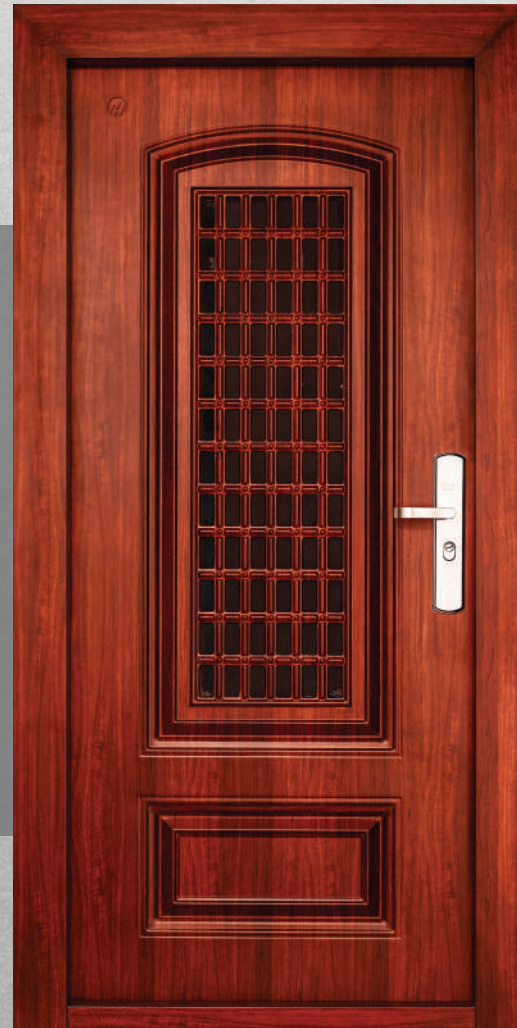

Accessories: SS lock set(multi point), SS handle , heavy antique handles, High secured cylinder with elegant key, zinc Alloy viewer, Premium quality beading for sound proof, ss hinges , Etc..

Standard sizes (height*width in mm)

2050/1950x 880

2050/1950x 980

2050/1950 x1080

Frame size 4" ,5" ,6" ,9"

Leaf thickness 50,70,90mm

SRK 100

SRK 102

SRK 21

SRK 101

SINGLE LEAF DOOR

SRK 97

SRK 20

SRK 200

SRK 25

SINGLE LEAF DOOR

SRK 50